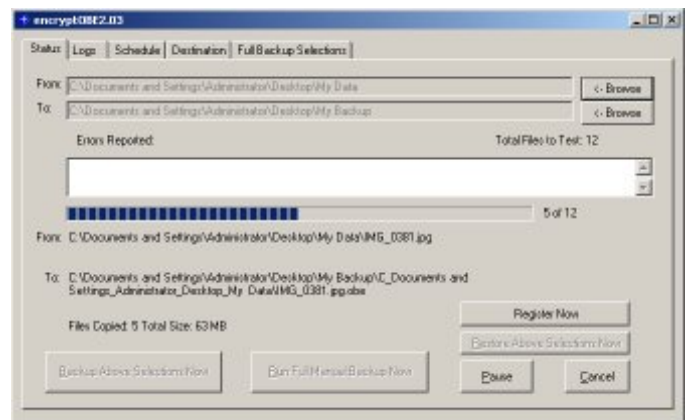

When using tapes and in the event of a failure the server must be fixed prior to restoring the backup, increasing the total amount of downtime. Using encryptoOBE with removable hard drives, should your server fail for any reason, this allows you to quickly restore your data on another machine by simply plugging in the USB or Firewire external hard drive backup.

2) Is your data secure should your backup fall into the wrong hands?

Backup encryption is a very important step in protecting your data. When completing a backup, you want to ensure an outside party cannot gain access to the data on the external hard drive should it inadvertently fall into the wrong hands. encryptoOBE™ is a file encryption program that backs up data using external, removable hard drives. As your data is copied to the external hard drive, the data is securely encrypted. If your backup hard drive is lost or stolen, your information cannot be compromised because your data will be encrypted securely giving you piece of mind. encryptoOBE's™ 256 bit encryption offers security for all confidential information.

- Easy-to-use
- Automatic
- Encrypted

Encryption Security Solutions

100 Engelwood Dr.
Suite A
Orion, MI 48359
Phone: 248-276-9115
Fax: 248-377-4590
E-mail: info@essquared.com
Internet: www.essquared.com